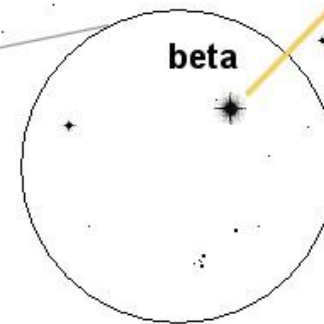

Finding the Jewel Box

The Jewel Box cluster lies near the eastern tip of the short arm of Crux, the Southern Cross, marked by beta (β) Crucis.

The close-up below shows a 2° field containing beta. For comparison, the long arm of Crux, α to γ , is 6° in length.

A closer look at the sky around beta (β) Crucis

Jewel Box data
Names: NGC 4755, Kappa Crucis cluster
RA: 12h 53.5m
Dec: $-60^\circ 21'$
Size: 10 arcmin
Magnitude: 4.2
Distance: 6440 light years
Age: 7 million years