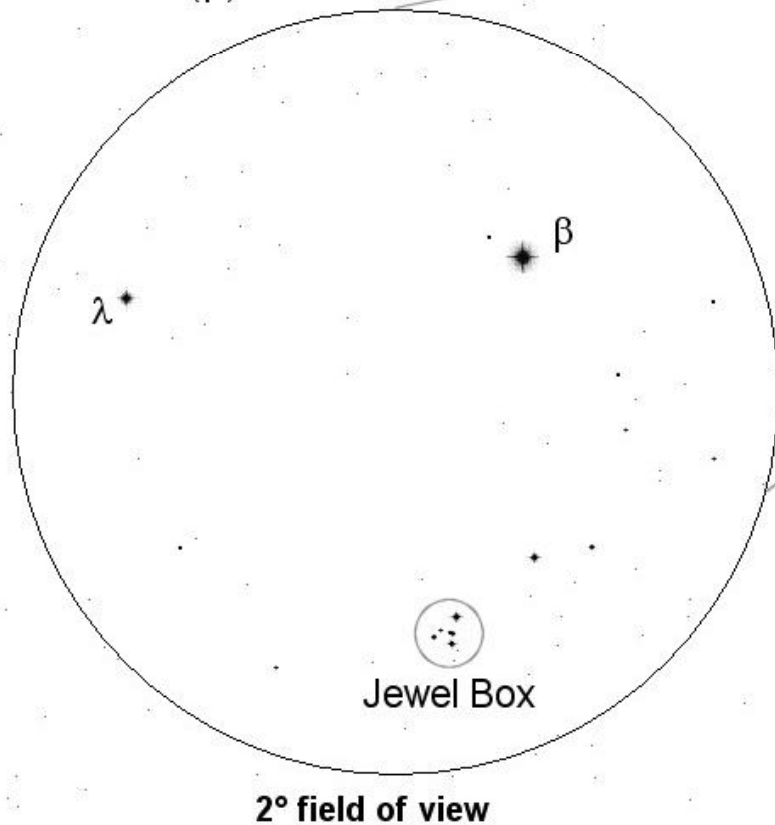

Finding the Jewel Box

The Jewel Box cluster lies near the eastern tip of the short arm of Crux, the Southern Cross, marked by beta (β) Crucis.

The close-up below shows a 2° field containing beta. For comparison, the long arm of Crux, α to γ , is 6° in length.

A closer look at the sky around beta (β) Crucis

Jewel Box data
Names: NGC 4755, Kappa Crucis cluster
RA: 12h 53.5m
Dec: $-60^\circ 21'$
Size: 10 arcmin
Magnitude: 4.2
Distance: 6440 light years
Age: 7 million years